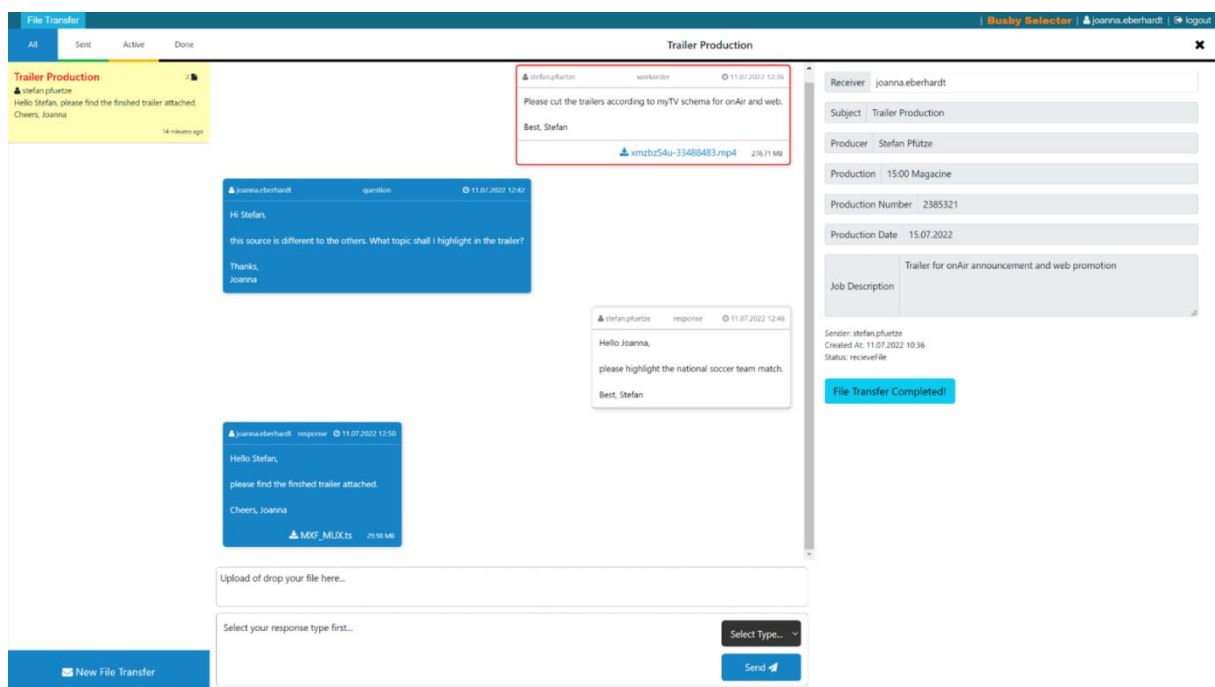

Use case

Workorder Management at

- ❖ Post-Production
- ❖ Localization
- ❖ Translation
- ❖ Subtitling
- ❖ News
- ❖ Corporates

Features

- ❖ Workorder Submission
- ❖ Interactive chatting
- ❖ Questions & Answers
- ❖ Group Conversations
- ❖ Approvals

- ❖ Secure File Exchange
- ❖ Secure File Forwarding

x-dream-media is a software integrator with an entire commitment to the media IT industry, that develops its own software products for file-based workflows and asset management. Visit x-dream-media.com for more information.